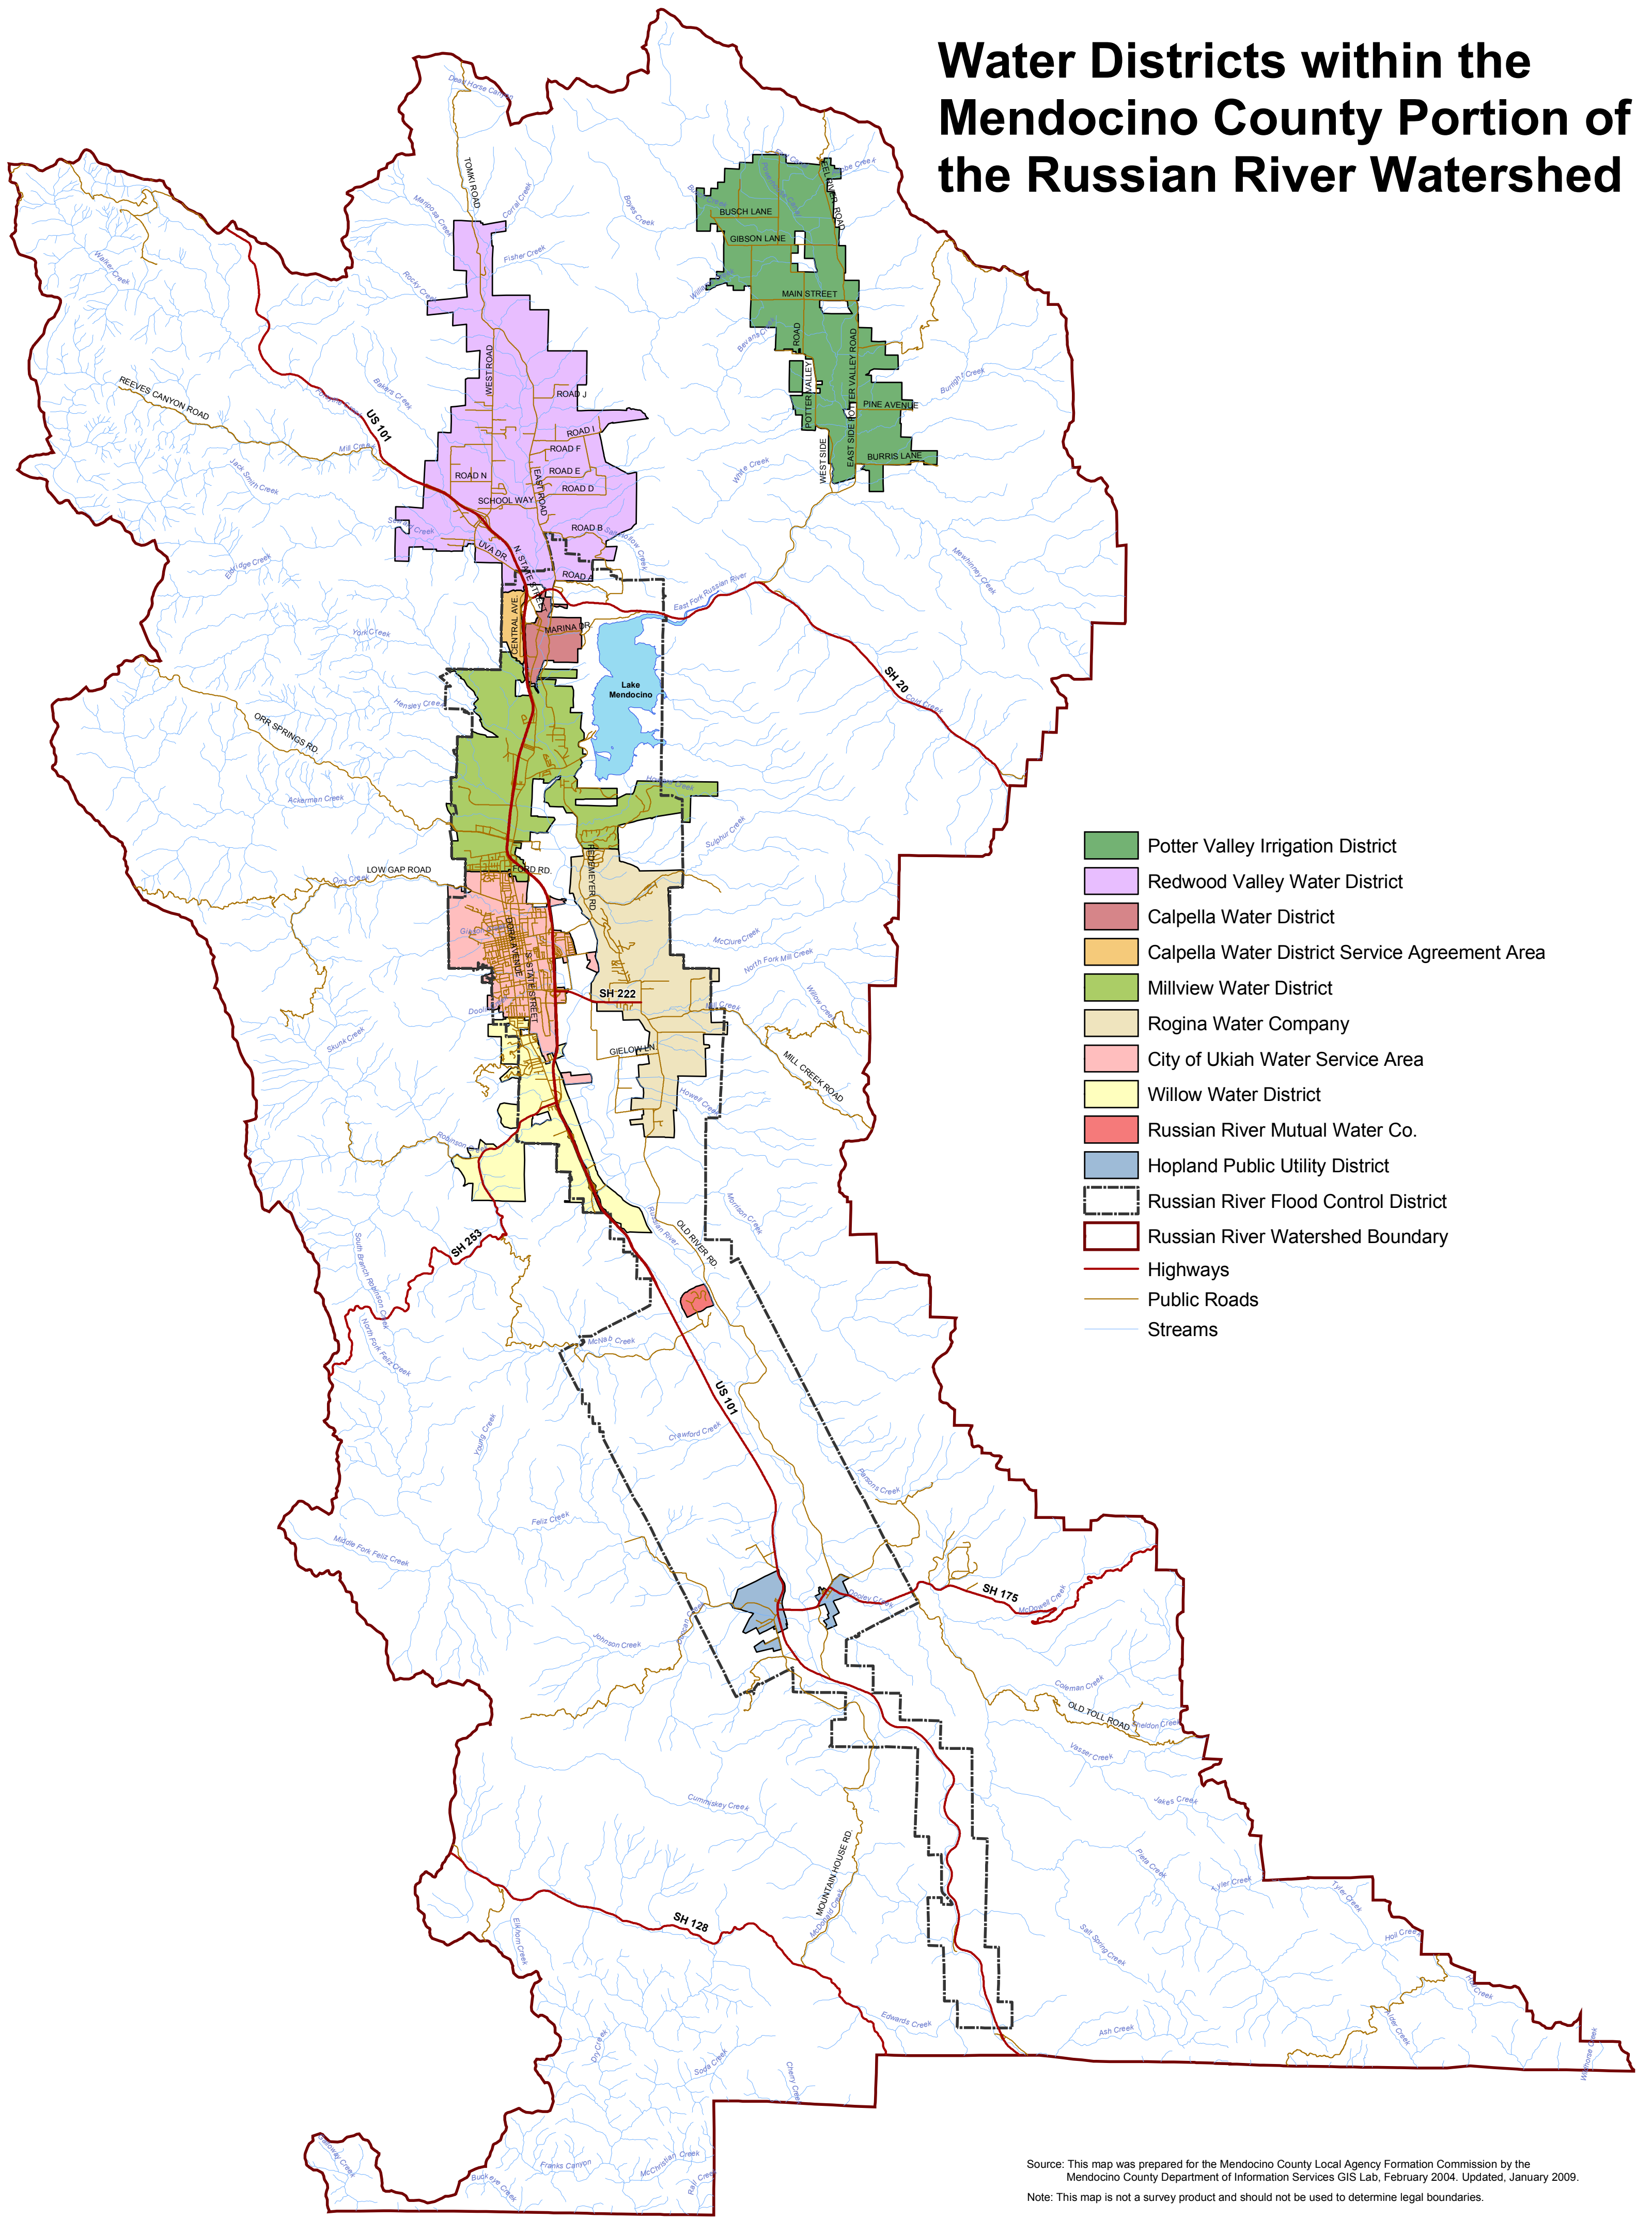

Water Districts within the Mendocino County Portion of the Russian River Watershed

Source: This map was prepared for the Mendocino County Local Agency Formation Commission by the Mendocino County Department of Information Services GIS Lab, February 2004. Updated, January 2009.
 Note: This map is not a survey product and should not be used to determine legal boundaries.